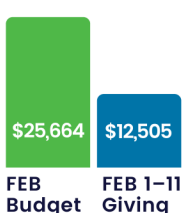

Missions Fund

FAMILY MATTERS

Rehab

Martha Reardon, St. Francis Rehab (No visitors, please)
Terry Tippett, The Village of Germantown

Birth

Annie Austin Person, February 11
Parents: Amy and Austin Person
Grandparents: Amy and Pat Person

PASTORAL SEARCH

Pray that the Lord would clearly confirm His next steps for us through "out of the ordinary" ways if necessary. www.firstevan.org/pastoral-prayer