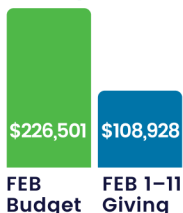

Ministry Fund