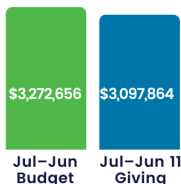

Ministry Fund