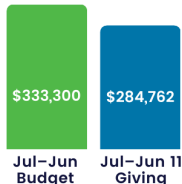

Missions Fund

FAMILY MATTERS

Hospital Jim Henry, Methodist Germantown

Rehab Sally Peebles, Memphis Jewish Home

Bonnie Roelofs, Baptist Memphis